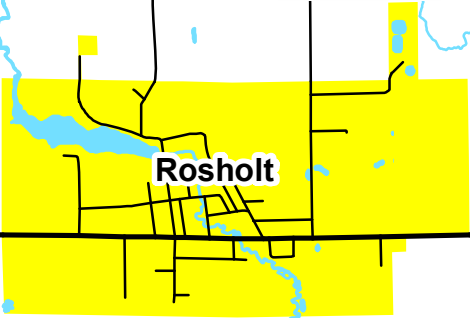

Wisconsin Lions Camp 15 Mile Bike Route

N

0 0.5 1 Miles

Start
Finish

Rosholt

WHITE PINE RD E

STONEY HILL RD

LOCUST RD

LAKESHORE RD

LINDEN RD

FLUME RD

SUNSET LAKE RD